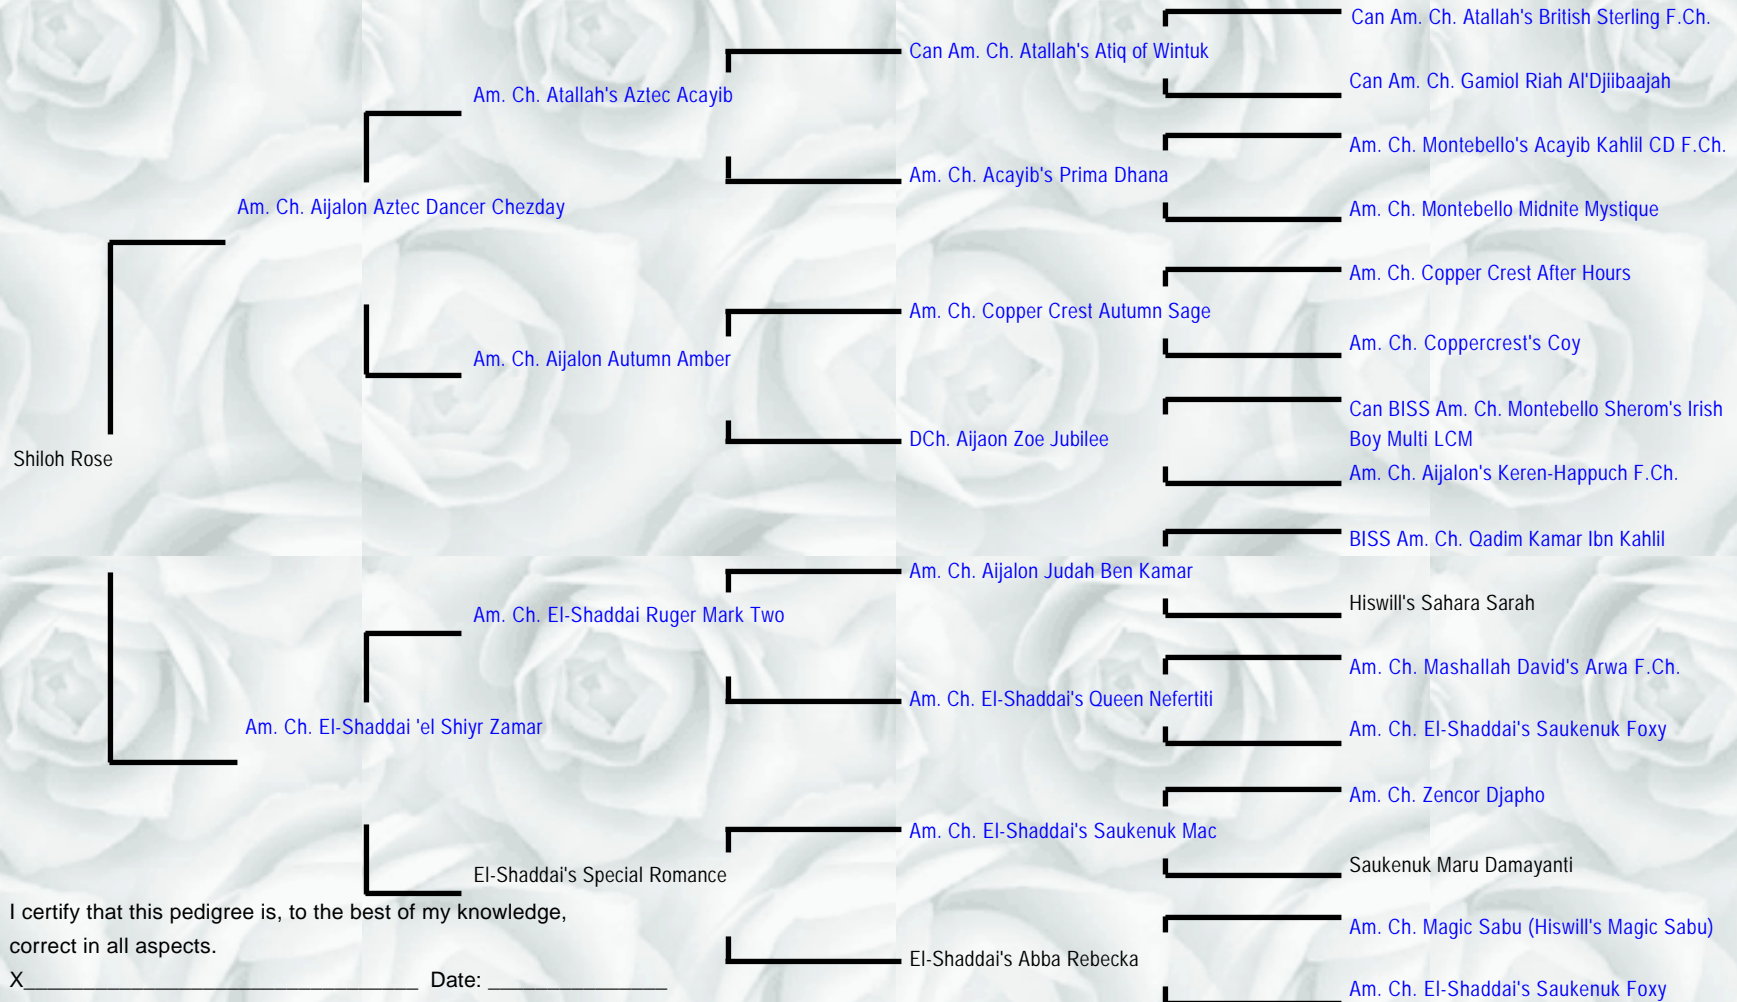

Pedigree For Shiloh Rose

Jessica Dixon
226 Ailes Road

Delta, PA 17314
Phone: 7174566021
Email: wndworship@clearviecatv.com

I certify that this pedigree is, to the best of my knowledge, correct in all aspects.